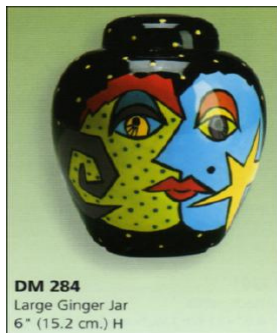

DM 221A
Stand for DM 487
2.31" (5.9 cm.) H

Draped Mrs. Rabbit
10 1/2" tall
#1660-kim

Draped Mr. Rabbit
11" tall
#1659-kim

pansy napkin rings

DM 284
Large Ginger Jar
6" (15.2 cm.) H

plain 6" jar

3- SM ornaments. Can be cut or uncut

Nowell Tree #342
Small - 7", Med 16.5" 1Branch 19" 2 Branches 22 x16"
Holland Tree - 22"
Castle 12" Fraiser - 18"