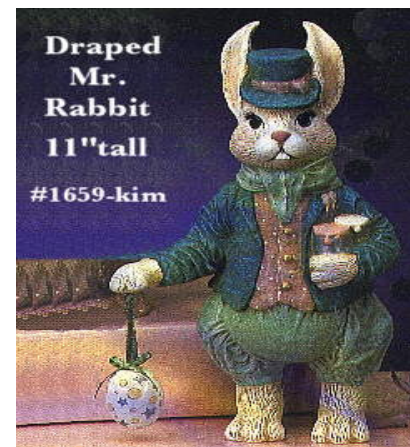

DM 221A
Stand for DM 487
2.31" (5.9 cm.) H

Draped Mrs. Rabbit
10 1/2" tall
#1660-kim

Draped Mr. Rabbit
11" tall
#1659-kim

pansy napkin rings

DM 284
Large Ginger Jar
6" (15.2 cm.) H

plain 6" jar

3- SM ornaments. Can be cut or uncut

Nowell Tree #342
Small - 7", Med 16.5" 1Branch 19" 2 Branches 22 x16"
Holland Tree - 22"
Castle 12" Fraiser - 18"