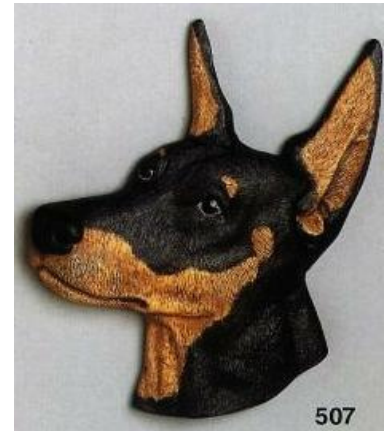

DM 221A
Stand for DM 487
2.31" (5.9 cm.) H

Draped Mrs. Rabbit
10 1/2" tall
#1660-kim

Draped Mr. Rabbit
11" tall
#1659-kim

pansy napkin rings

DM 284
Large Ginger Jar
6" (15.2 cm.) H

plain 6" jar

3- SM ornaments. Can be cut or uncut

Nowell Tree #342
Small - 7", Med 16.5" 1Branch 19" 2 Branches 22 x16"
Holland Tree - 22"
Castle 12" Fraiser - 18"