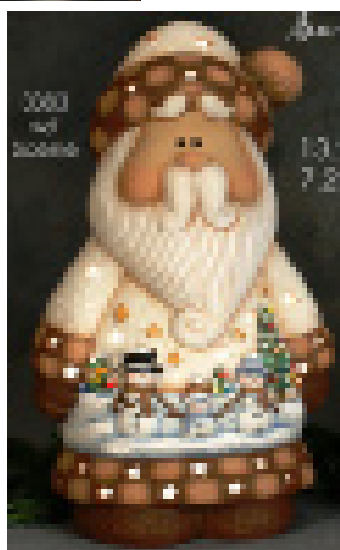

***E & T Ceramics
Greenware Catalog***
© 2019 *E & T Industries, Inc.*

Section 11

***367 Billings Road ~ Quincy, MA 02170
617-479-4107 ~ etimcoe@yahoo.com***

Bisque Orders on Request

Lg. Snowman ornament

DM 487
Large Egg
3.75" (9.5 cm.) H

DM 221A
Stand for DM 487
2.31" (5.9 cm.) H

Draped Mrs. Rabbit
10 1/2" tall
#1660-kim

Draped Mr. Rabbit
11" tall
#1659-kim

pansy napkin rings

DM 284
Large Ginger Jar
6" (15.2 cm.) H

plain 6" jar

3- SM ornaments. Can be cut or uncut

Nowell Tree #342
Small - 7", Med 16.5" 1Branch 19" 2 Branches 22 x16"
Holland Tree - 22"
Castle 12" Fraiser - 18"