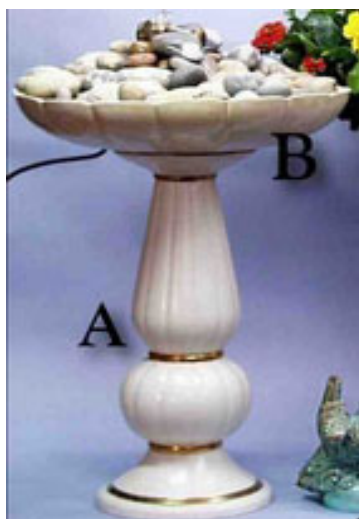

***E & T Ceramics
Greenware Catalog***
© 2019 *E & T Industries, Inc.*

Section 11

***367 Billings Road ~ Quincy, MA 02170
617-479-4107 ~ etimcoe@yahoo.com***

Bisque Orders on Request

Lg. Snowman ornament

DM 487
Large Egg
3.75" (9.5 cm.) H

DM 221A
Stand for DM 487
2.31" (5.9 cm.) H

Draped Mrs. Rabbit
10 1/2" tall
#1660-kim

Draped Mr. Rabbit
11" tall
#1659-kim

pansy napkin rings

DM 284
Large Ginger Jar
6" (15.2 cm.) H

plain 6" jar

3- SM ornaments. Can be cut or uncut

Nowell Tree #342
Small - 7", Med 16.5" 1Branch 19" 2 Branches 22 x16"
Holland Tree - 22"
Castle 12" Fraiser - 18"