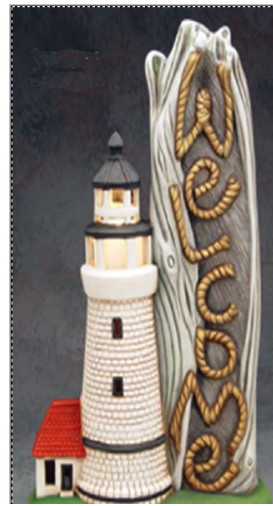

***E & T Ceramics
Greenware Catalog***
© 2019 *E & T Industries, Inc.*

Section 11

***367 Billings Road ~ Quincy, MA 02170
617-479-4107 ~ etimcoe@yahoo.com***

Bisque Orders on Request

Lg. Snowman ornament

DM 487
Large Egg
3.75" (9.5 cm.) H

DM 221A
Stand for DM 487
2.31" (5.9 cm.) H

Draped Mrs. Rabbit
10 1/2" tall
#1660-kim

Draped Mr. Rabbit
11" tall
#1659-kim

pansy napkin rings

DM 284
Large Ginger Jar
6" (15.2 cm.) H

plain 6" jar

3- SM ornaments. Can be cut or uncut

Nowell Tree #342
Small - 7", Med 16.5" 1Branch 19" 2 Branches 22 x16"
Holland Tree - 22"
Castle 12" Fraiser - 18"