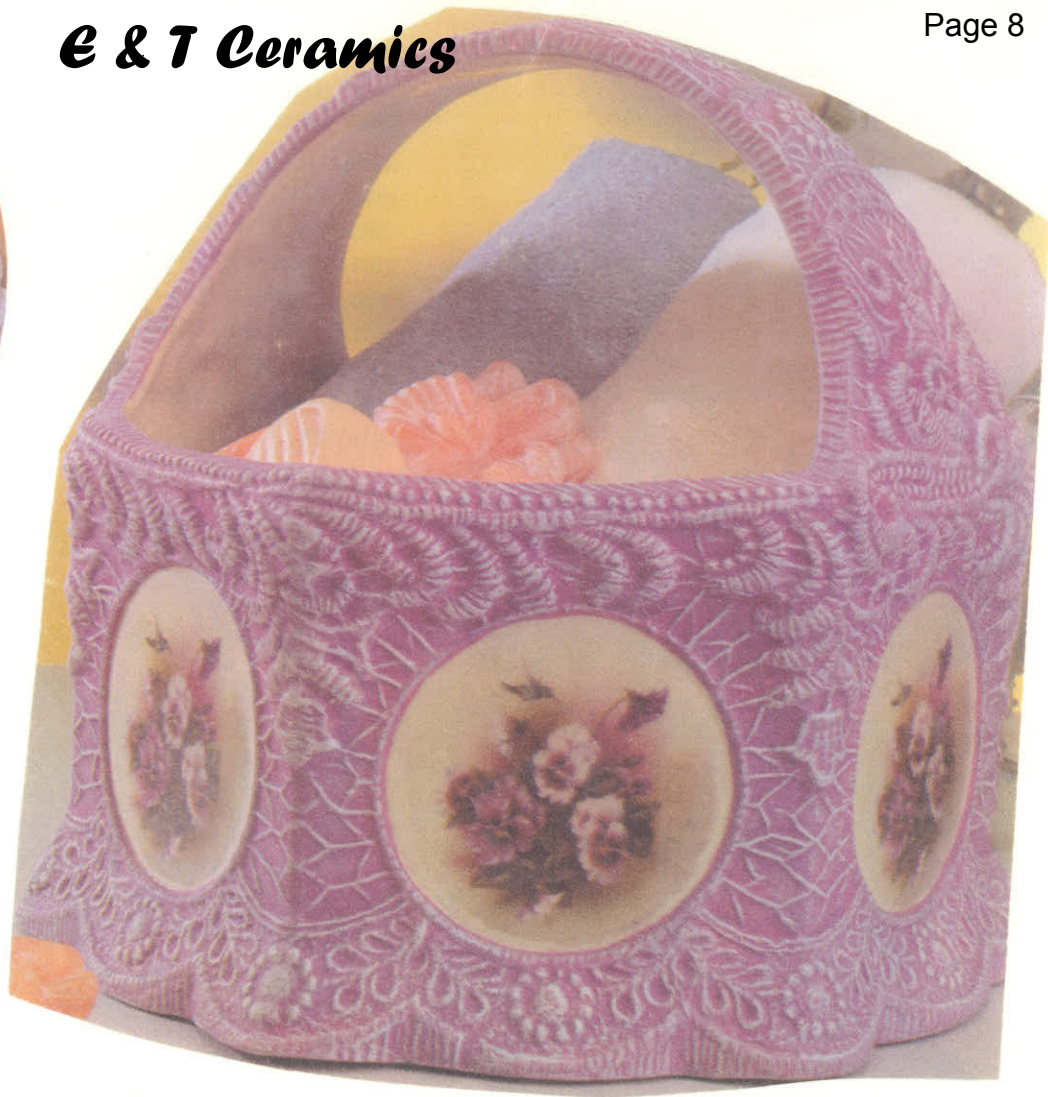

#93 - \$50.00

#92 - \$50.00

1447

Dona Wall Basket

Scoto Wall Basket

Sm+large

Lgt Sm wicker Basket

#1434 Police Station
\$52.95