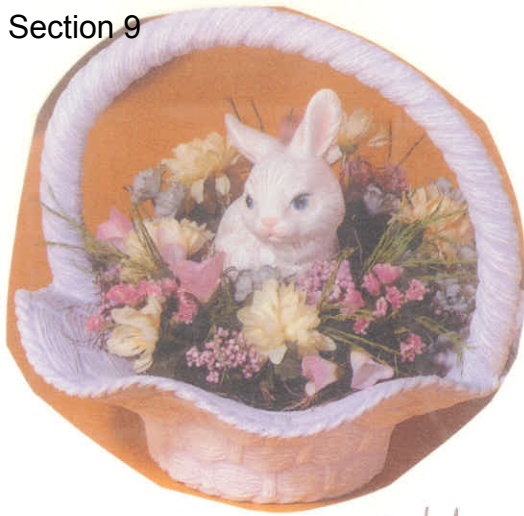

#93 - \$50.00

#92 - \$50.00

1447

Dona Wall Basket

Scoto Wall Basket

Sm+large

Lgt Sm wicker Basket

#1434 Police Station
\$52.95